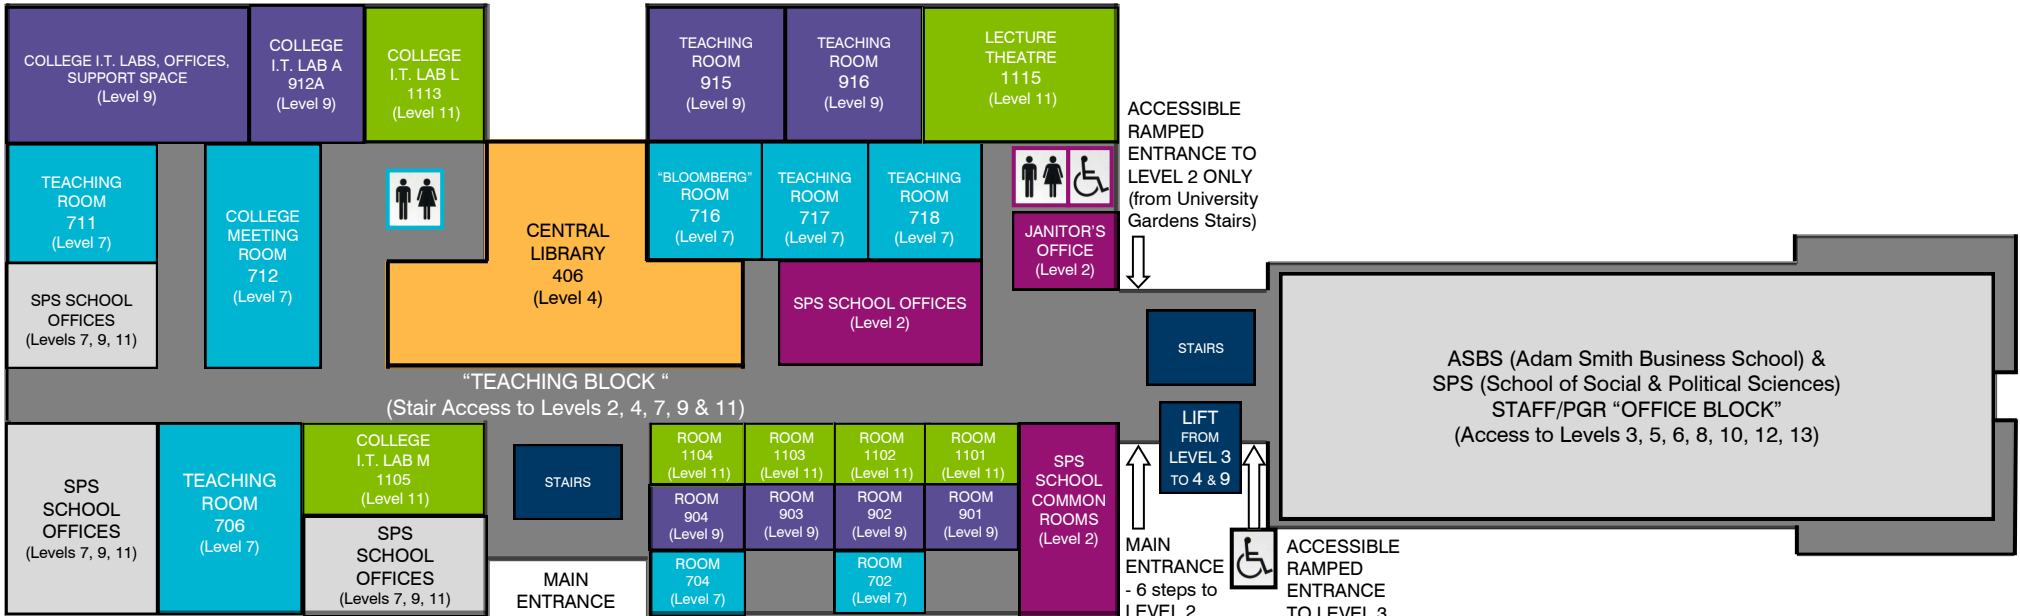

# ADAM SMITH BUILDING

STAIRS TO  
UNIVERSITY  
GARDENS

LEVEL 11  
 LEVEL 9  
 LEVEL 7  
 LEVEL 4  
 LEVEL 2

LEVEL 7 TOILETS  

 LEVEL 2 TOILETS  

 LEVEL 2 ACCESSIBLE TOILETS

Find the Accessibility Map at:  
[www.glasgow.ac.uk/about/accessibility](http://www.glasgow.ac.uk/about/accessibility)